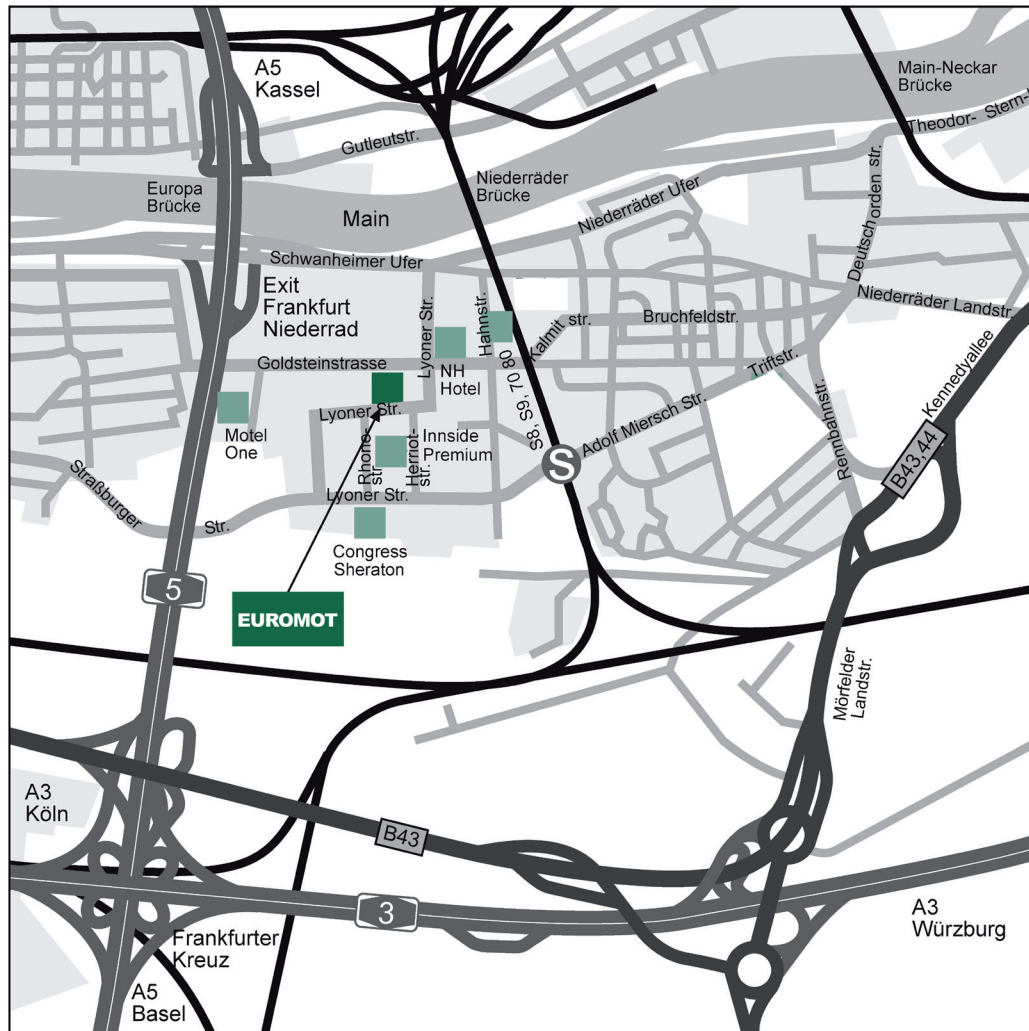

WWW.EUROMOT.EU

EUROMOT - The European Association of Internal Combustion Engine Manufacturers

Lyoner Strasse 18, 60528 Frankfurt/Main
Niederrad, Germany

tel +49 69 6603-1734
fax +49 69 6603-2734
e-mail info@euromot.eu