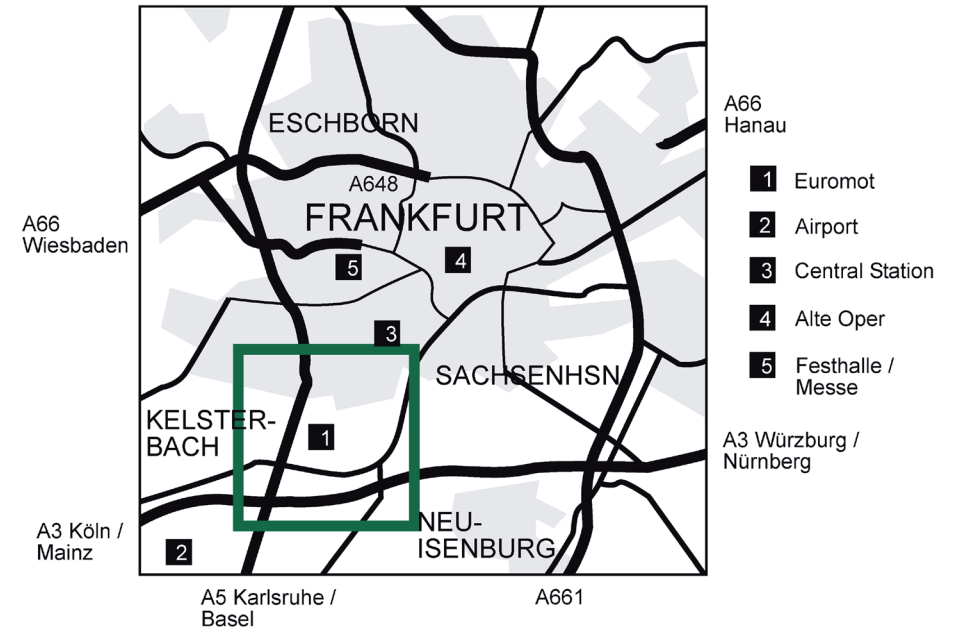

WWW.EUROMOT.EU

EUROMOT - The European Association of Internal Combustion Engine Manufacturers

Lyoner Strasse 18, 60528 Frankfurt/Main
Niederrad, Germany

tel +49 69 6603-1734
fax +49 69 6603-2734
e-mail info@euromot.eu